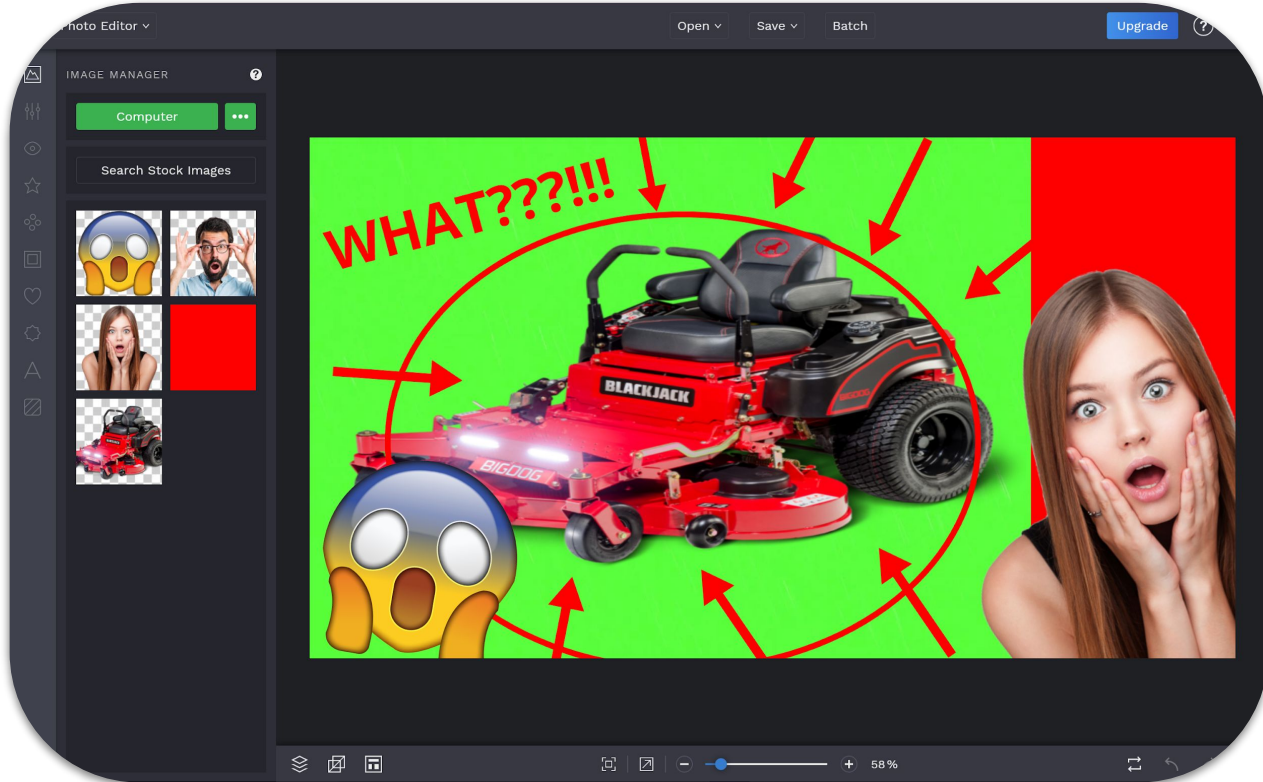

Competition Clickbait Thumbnail