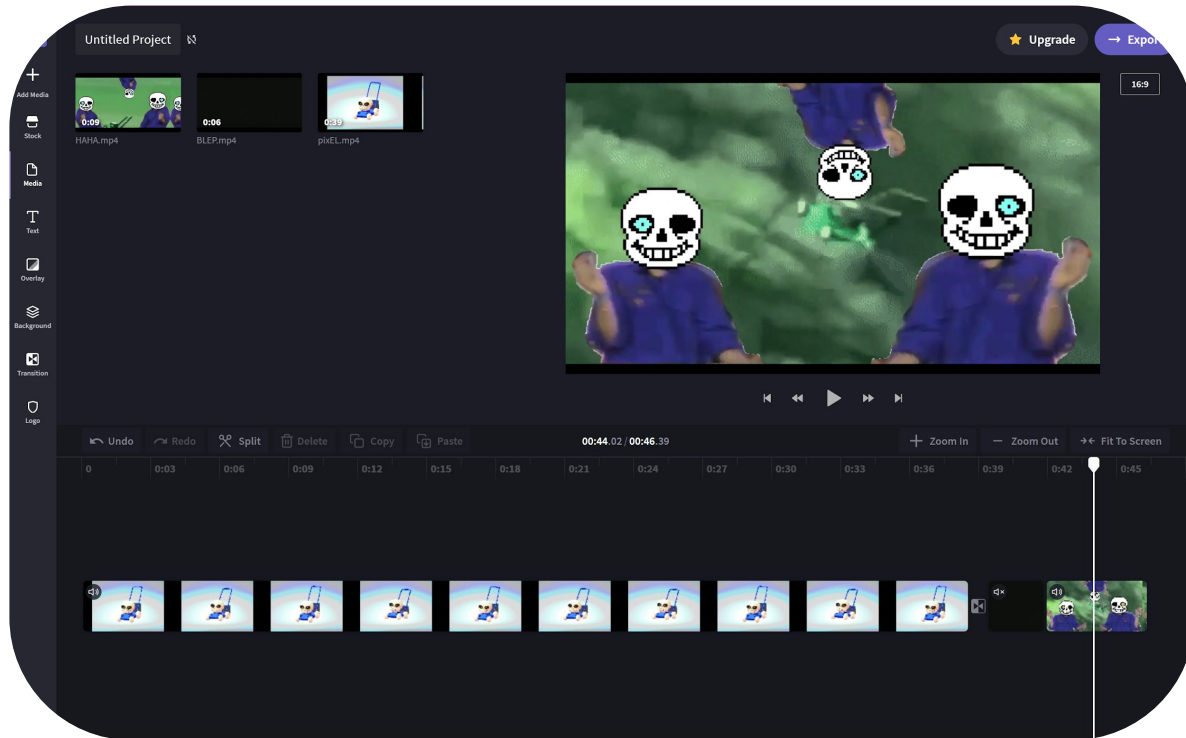

Competition Video Editing